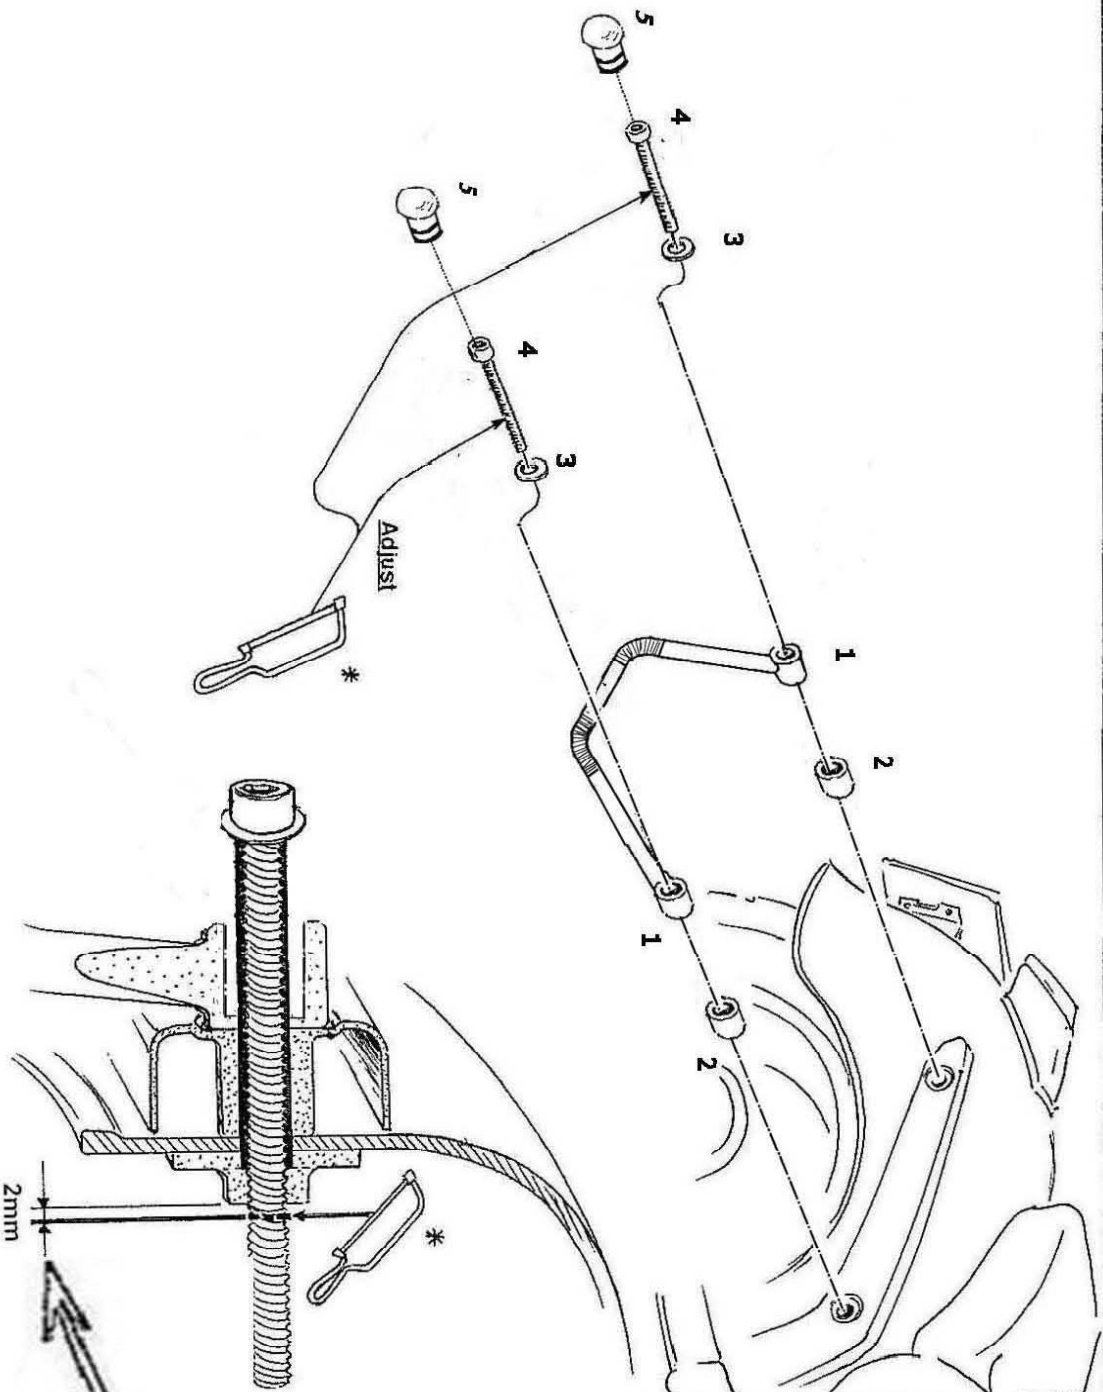

HIGHWAY HAWK

Universal Saddlebag Support

Art. no. 66-030

Components	
1	saddlebag support
2	Bush
3	Washer
4	Bolt M6x80 (adjust)
4	Bolt M6x80 (adjust)
4	Bolt M10x60 (adjust)
5	Plug

© Moto-Lux Specialties B.V. advises installation by a professional mechanic.
We do not accept responsibility for improper installation.